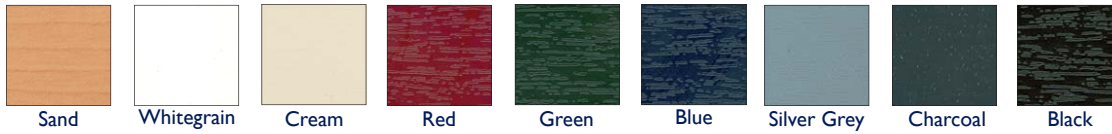

The Stable Door comes in a variety of styles and colours;

Monaco

Milan

Frame Colour	Fill Option
White	Matching Colour Panel or Glass
Mahogany	Matching Colour Panel or Glass
Rosewood	Matching Colour Panel or Glass
Oak	Matching Colour Panel or Glass
Natural	Matching Colour Panel or Glass
Walnut	Matching Colour Panel or Glass
Black	Matching Colour Panel or Glass
Blue	Matching Colour Panel or Glass
Red	Matching Colour Panel or Glass
Green	Matching Colour Panel or Glass
Cream	Glass Only
White Grain	Glass Only
French Oak	Glass Only
Forest Oak	Glass Only
Sand	Glass Only
Rose	Glass Only
Mango	Glass Only
Charcoal Grey	Glass Only
Silver Grey	Glass Only