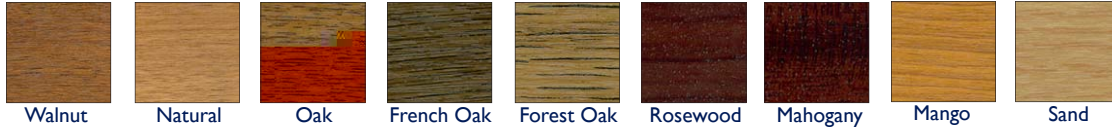

The Stable Door comes in a variety of styles and colours;

Monaco

Milan

Frame Colour	Fill Option
White	Matching Colour Panel or Glass
Mahogany	Matching Colour Panel or Glass
Rosewood	Matching Colour Panel or Glass
Oak	Matching Colour Panel or Glass
Natural	Matching Colour Panel or Glass
Walnut	Matching Colour Panel or Glass
Black	Matching Colour Panel or Glass
Blue	Matching Colour Panel or Glass
Red	Matching Colour Panel or Glass
Green	Matching Colour Panel or Glass
Cream	Glass Only
White Grain	Glass Only
French Oak	Glass Only
Forest Oak	Glass Only
Sand	Glass Only
Rose	Glass Only
Mango	Glass Only
Charcoal Grey	Glass Only
Silver Grey	Glass Only